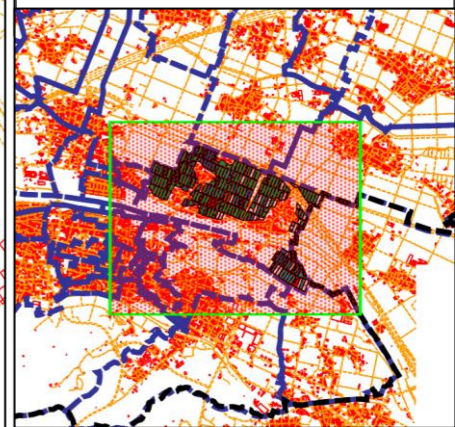

凡 例	
農業地域計画_吉沢	
担い手A	[Red box]
担い手E	[Green box]
担い手F	[Teal box]
担い手U	[Purple box]
担い手X	[Pink box]
担い手Y	[Brown box]
担い手Z	[Dark blue box]
担い手e	[Light blue box]
その他	[Grey box]

縮尺 1 : 7500